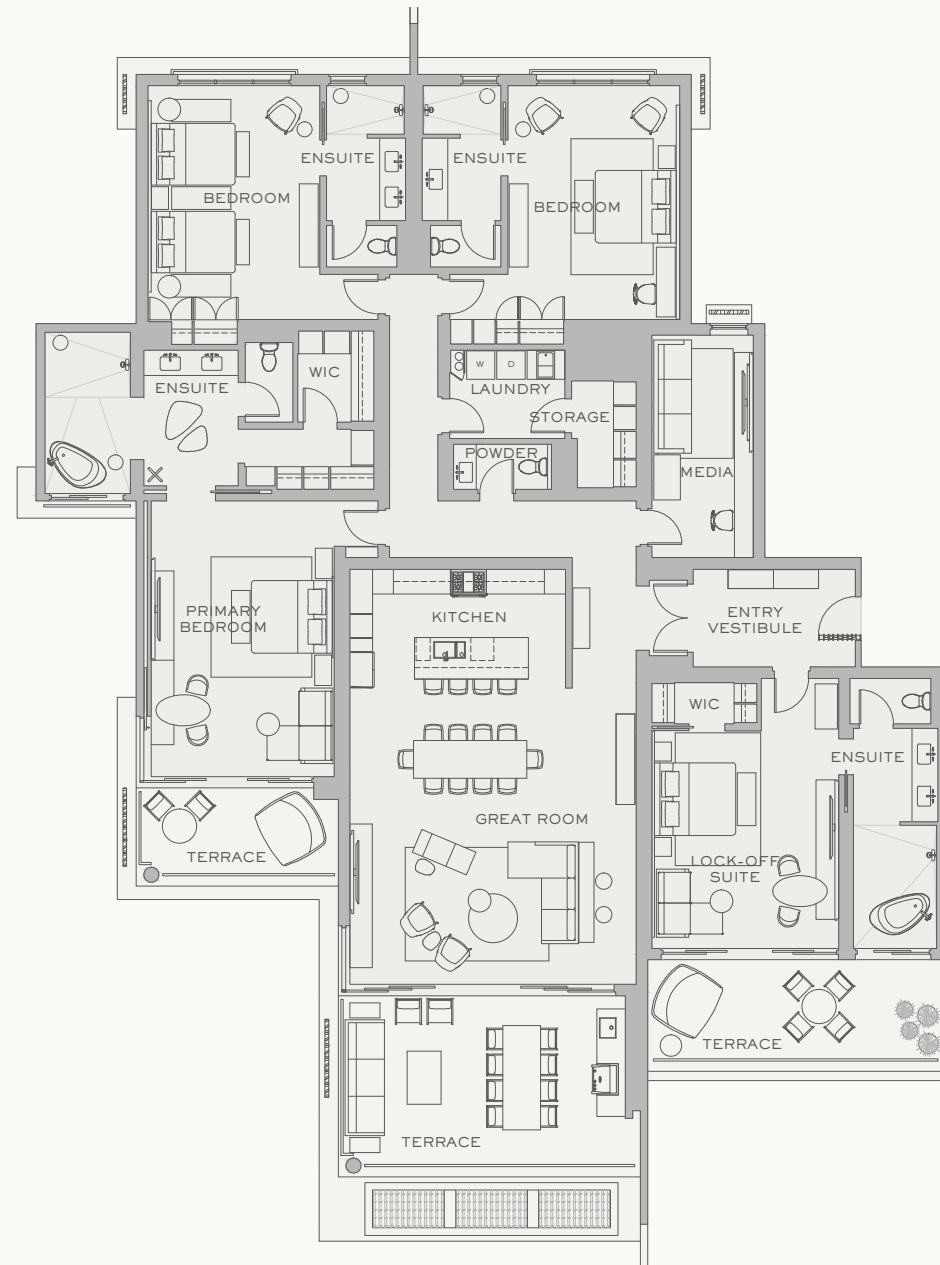

SECOND FLOOR RESIDENCE 4

4 BDRMS | 4.5 BATH

AVAILABLE UNITS

Ballena 4
Dorado 4
Manta 4
Vela 4

KEY DETAILS

Interior: 4,465 ft²
Outdoor: 1,065 ft²
Total: 5,530 ft²

POINTS OF DISTINCTION

Media Room